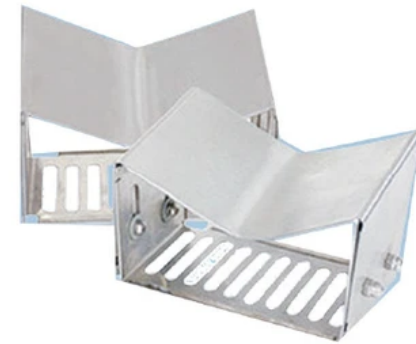

# ARM REST

## ***DESCRIPTION***

These devices can alleviate fatigue on operator's arms during long working hours and prevent air obstruction.

## ***TECHNICAL PARAMETERS***

<b><i>MODEL</i></b>	<b><i>ECO-ARMREST</i></b>
Adjustable height range	85 - 100 mm

Ecoshel reserves all the rights to changes in product design, if there are any design change, we will not inform in advance.